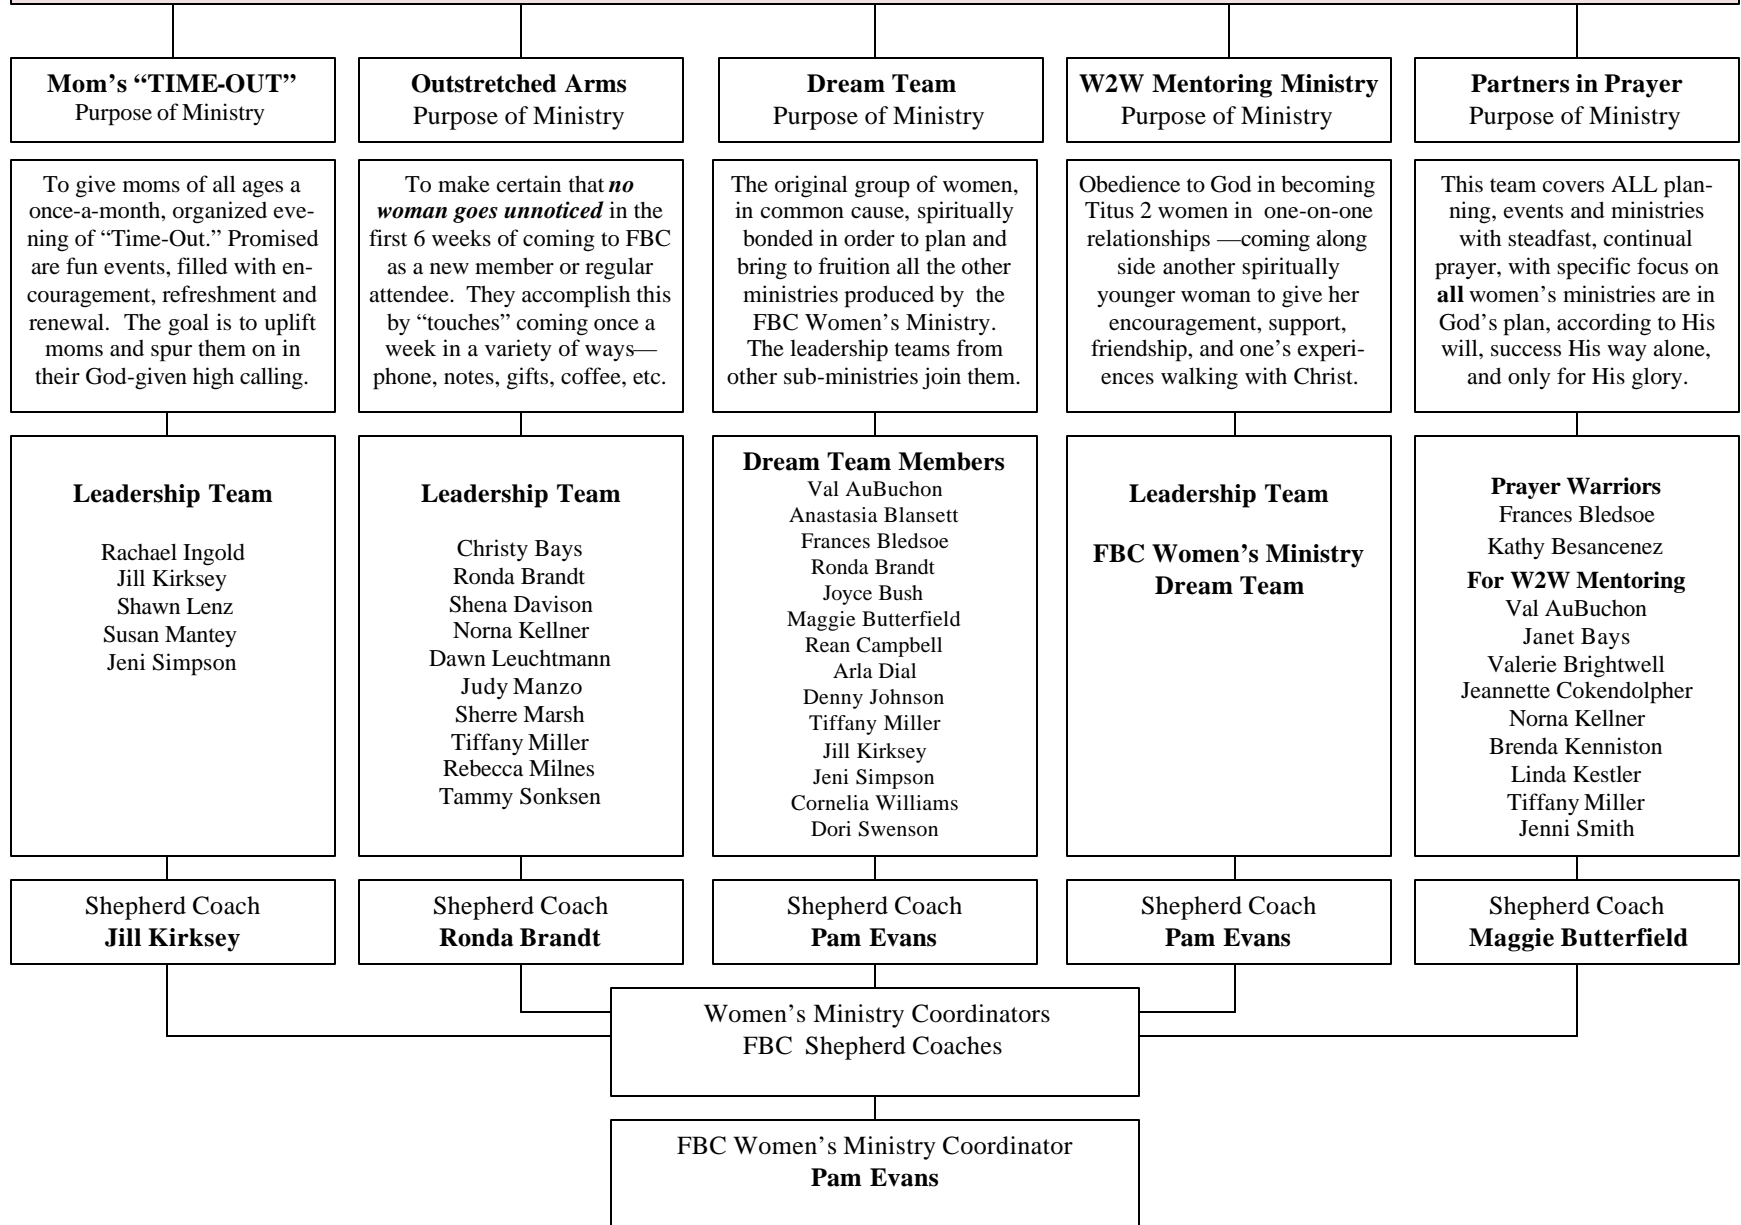

FBC Women's Ministry Mission Statement

Empowering women to glorify God and serve Him joyously for a lifetime...